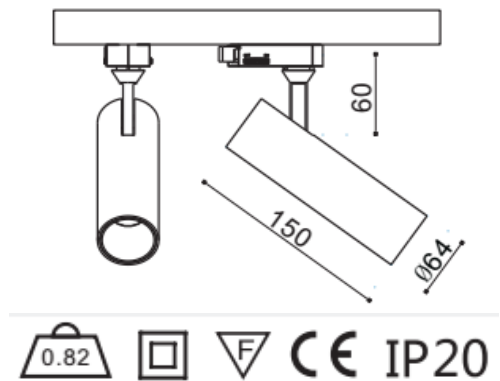

Product Data Sheet

Model No. TSU0515-C
Product Description

Eos track spot light is featured by simple slim housing and integration of housing as heatsink. This not only makes its simple modern appearance, also guarantee LED lifespan and lighting output. Also, hidden light source makes healthy and comfortable lights. Simple slim housing makes it applicable for small space, and high end club, museum, hotel, gallery and etc. Together with inner ring of optional colors, the fitting becomes fresh and attractive.

Product Specification

Luminaire Wattage	15W
Luminaire Color	White/Black5
Light Source	LUMILEDS 1202HD
Color Temperature	2700K/3000K/4000K/5000K
Color Rendering Index	Ra≥90
Beam Angle	20°/30°/38°
Luminous Flux	840 Lm at 3000K Ra90
Driver	Built in Driver
Power Factor (PF)	0.5
Input	AC220-240V 50-60Hz
Output	DC400mA
Tc (°C)	65°C
Safty	Class I
IP Degree	IP20
Inner Box	25.5X12.7X7cmcm
Carton Size	53X40X30cm
QTY/CTN	24PCS/CTN
Net Weight	0.82KG/PCS

Product Size

Light Distribution