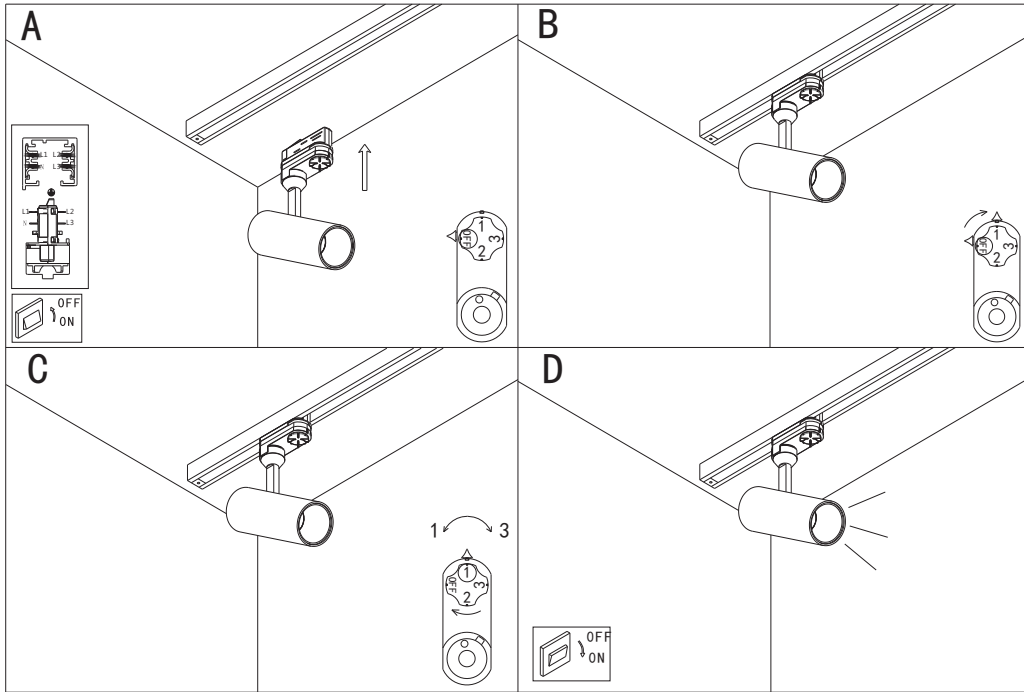

Please read this manual carefully before installing and using the product, and installation shall be done by professionals or technical. Keep this manual for future reference.

Instruction Manual

■ Important Safety Instruction:

Please read the following safety instructions carefully and keep this manual for future reference.

1. Intended for indoor use only
2. Do not use the product near water or in damp place, and never spray any liquid onto the product.
3. When using the product, please pay attention to the rated voltage and current as marked on the product label (Overload could cause electrical fire, physical injury and product damage).
4. Please select and use correct cable with higher rated voltage and current than the parameter marked on the product label.
5. Please read this manual carefully before installing and using the product, and installation shall be done by professionals or technical (Failure to follow these instructions may lead to fire, serious physical injury or product damage).
6. Please turn off the power before any operation.
7. Improper repair procedures or modification may lead to electrical shock or other bad results
8. If replacing parts, please use the replacement parts specified by manufacture only.

Please read this manual carefully before installing and using the product, and installation shall be done by professionals or technical. Keep this manual for future reference.