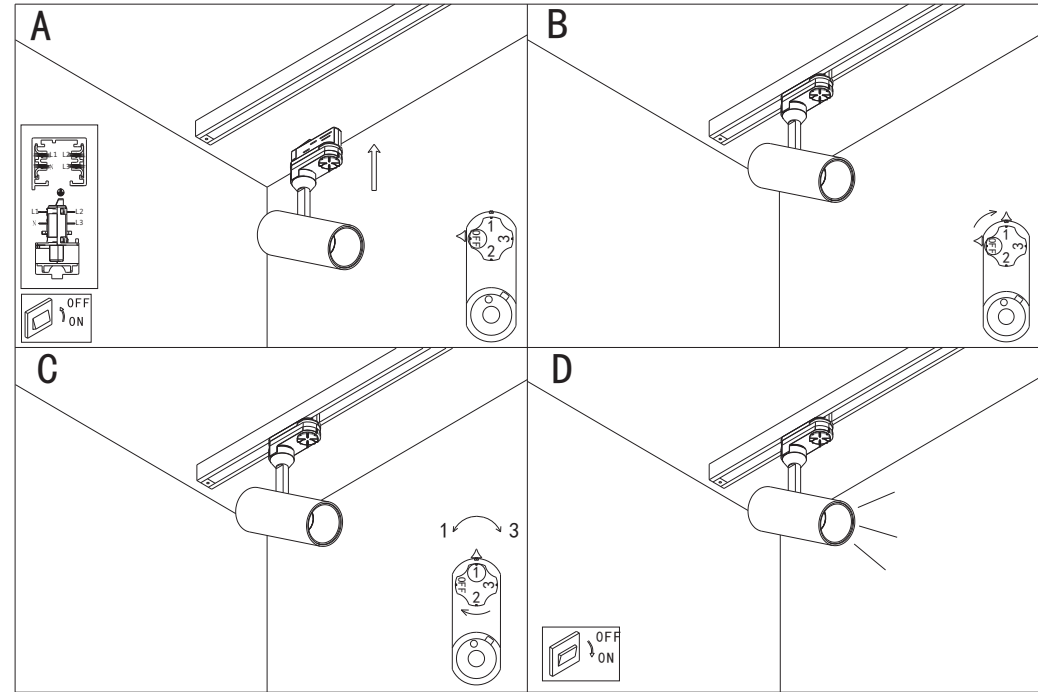

Instruction Manual

■ Important Safety Instruction:

Please read the following safety instructions carefully and keep this manual for future reference.

1. Intended for indoor use only
2. Do not use the product near water or in damp place, and never spray any liquid onto the product.
3. When using the product, please pay attention to the rated voltage and current as marked on the product label (Overload could cause electrical fire, physical injury and product damage).
4. Please select and use correct cable with higher rated voltage and current than the parameter marked on the product label.
5. Please read this manual carefully before installing and using the product, and installation shall be done by professionals or technical (Failure to follow these instructions may lead to fire, serious physical injury or product damage).
6. Please turn off the power before any operation.
7. Improper repair procedures or modification may lead to electrical shock or other bad results
8. If replacing parts, please use the replacement parts specified by manufacture only.