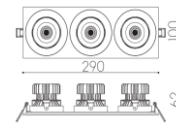

Product Description

The downlight range features a variety of functions and a wide assortment of different installation attachments, which is available as accessory

Model No. **DSA0327-C**

CONTACT US FOR MORE DETAILS

Product Specification

Luminaire Wattage	3*9W
Luminaire Color	□ White ■ Black
Light Source	LUXEON COB 1202HD
Color Temperature	2700K/3000K/3500K/4000K
Color Rendering Index	Ra≥90
Beam Angle	15°/25°/38°
Luminous Flux	2160LM/3000K
cut-out	90*280MM
Driver	LD9W250
Power Factor (PF)	≥0.9
Input	Ac220-240v
Output	DC 250mA 30-42V
Class	CLASS I
IP Degree	IP20
Inner Box	33.2X11.8X9.8cm
Carton Size	48X35X21cm
QTY/CTN	8PCS/CTN
Net Weight	0.27KG/PCS

Light Distribution

3000K 15°				3000K 25°				3000K 38°			
15°	LUX	cm		25°	LUX	cm		38°	LUX	cm	
1.0m	854Lx	81	2700	1.0m	5268Lx	123	1500	1.0m	3099Lx	189	1200
2.0m	2133Lx	165	5400	2.0m	1317Lx	246	3000	2.0m	774Lx	381	2400
3.0m	948Lx	249	8100	3.0m	585Lx	372	4500	3.0m	342Lx	573	3600
4.0m	531Lx	333	10800	4.0m	327Lx	495	6000	4.0m	192Lx	767	4800