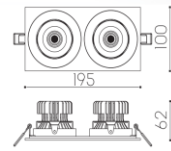

Product Description

Model No. DSA0318-C

CONTACT US FOR MORE DETAILS

Product Specification

Luminaire Wattage	10W
Luminaire Color	□ White ■ Black
Light Source	LUXEON COB 1202HD
Color Temperature	2700K/3000K/3500K/4000K
Color Rendering Index	Ra≥90
Beam Angle	15°/25°/38°
Luminous Flux	1440lm/3000K
cut-out	90*185mm
Driver	LD9W250
Power Factor (PF)	≥0.9
Input	Ac220-240v
Output	DC 250mA 30-42V
Class	Class I
IP Degree	IP20
Inner Box	24X12X9.2cm
Carton Size	50X38X20.5cm
QTY/CTN	12PCS/CTN
Net Weight	0.27KG/PCS

Light Distribution

3000K 15°

15°	LUX	cm	1800
1.0m	5694Lx	54	3600
2.0m	1422Lx	110	5400
3.0m	632Lx	166	7200
4.0m	354Lx	222	

3000K 25°

25°	LUX	cm	1000
1.0m	3512Lx	82	2000
2.0m	878Lx	164	3000
3.0m	390Lx	246	4000
4.0m	218Lx	330	

3000K 38°

38°	LUX	cm	800
1.0m	2066Lx	128	1600
2.0m	516Lx	256	2400
3.0m	228Lx	382	3200
4.0m	128Lx	510