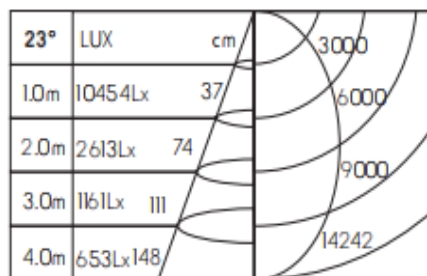

Product Specification

Luminaire Wattage	40W
Luminaire Color	<input type="checkbox"/> White <input checked="" type="checkbox"/> Black
Light Source	CXM-14
Color Temperature	2700K/3000K/3500K/4000K
Color Rendering Index	Ra≥90
Beam Angle	15°/23°/35°
Luminous Flux	2200lm/3000K
Driver	EBP036C0900SHP 伊戈尔
Power Factor (PF)	≥0.90
Input	Ac100-240V
Output	DC900mA 26-40V
Class	CALSS I
IP Degree	IP20
Inner Box	10.5X10.5X26cm
Carton Size	44X44X28cm
QTY/CTN	24PCS/CTN
Net Weight	1.26KG/PCS

Model No.

CSU1440-C

CONTACT US FOR MORE DETAILS

Light Distribution

3000K 15°

3000K 23°

3000K 35°

Related references