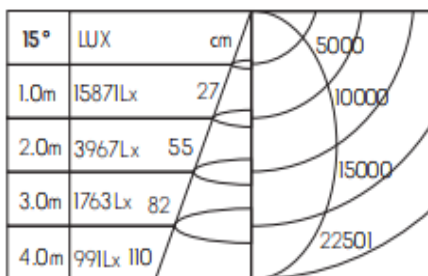

Product Specification

Luminaire Wattage	40W
Luminaire Color	<input type="checkbox"/> White <input checked="" type="checkbox"/> Black
Light Source	CXM-14
Color Temperature	2700K/3000K/3500K/4000K
Color Rendering Index	Ra≥90
Beam Angle	15°/23°/35°
Luminous Flux	2200lm/3000K
Driver	EBP036C0900SHP 伊戈尔
Power Factor (PF)	≥0.90
Input	Ac100-240V
Output	DC900mA 26-40V
Class	CALSS I
IP Degree	IP20
Inner Box	10.5X10.5X26cm
Carton Size	44X44X28cm
QTY/CTN	24PCS/CTN
Net Weight	1.26KG/PCS

Model No.

CSU1440-C

CONTACT US FOR MORE DETAILS

Light Distribution

3000K 15°

3000K 23°

3000K 35°

Related references