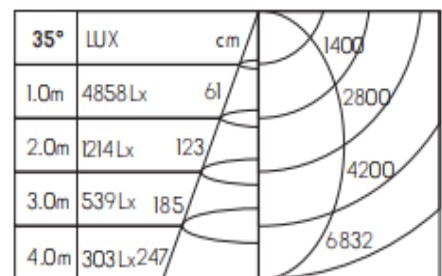

Product Specification

Luminaire Wattage	40W
Luminaire Color	<input type="checkbox"/> White <input checked="" type="checkbox"/> Black
Light Source	CXM-14
Color Temperature	2700K/3000K/3500K/4000K
Color Rendering Index	Ra≥90
Beam Angle	15°/23°/35°
Luminous Flux	2200lm/3000K
Driver	EBP036C0900SHP 伊戈尔
Power Factor (PF)	≥0.90
Input	Ac100-240V
Output	DC900mA 26-40V
Class	CALSS I
IP Degree	IP20
Inner Box	10.5X10.5X26cm
Carton Size	44X44X28cm
QTY/CTN	24PCS/CTN
Net Weight	1.26KG/PCS

Model No.

CSU1440-C

CONTACT US FOR MORE DETAILS

Light Distribution

3000K 15°

3000K 23°

3000K 35°

Related references