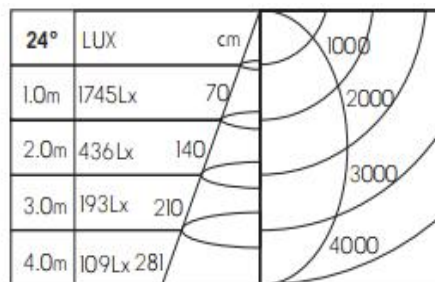

Product Specification

Luminaire Wattage	10W
Luminaire Color	<input type="checkbox"/> White <input checked="" type="checkbox"/> Black
Light Source	LUMILEDS 1202HD
Color Temperature	2700K/3000K/3500K/4000
Color Rendering Index	Ra≥90
Beam Angle	15°/24°/38°
Luminous Flux	643lm/3000K
Driver	LD9W250
Power Factor (PF)	≥0.50
Input	AC100-240V
Output	DC700mA 35V
Class	CLASS I
IP Degree	IP20
Inner Box	7.5X7.5X18cm
Carton Size	47X32X20cm
QTY/CTN	24PCS/CTN
Net Weight	0.43KG/PCS

Model No.

CSU0510-C

CONTACT US FOR MORE DETAILS

Light Distribution

3000K 15°

3000K 24°

3000K 36°

Related references

Optional Accessories for Baffle

Honeycomb
Size: $\varnothing 33 \times 3$

Combed Glass
Size: $\varnothing 33 \times 3$

Woven Glass
Size: $\varnothing 33 \times 3$

White

Golden

Black

Optional Colors