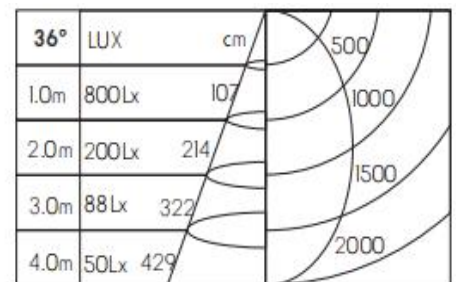

Product Specification

Luminaire Wattage	10W
Luminaire Color	<input type="checkbox"/> White <input checked="" type="checkbox"/> Black
Light Source	LUMILEDS 1202HD
Color Temperature	2700K/3000K/3500K/4000
Color Rendering Index	Ra≥90
Beam Angle	15°/24°/38°
Luminous Flux	643lm/3000K
Driver	LD9W250
Power Factor (PF)	≥0.50
Input	AC100-240V
Output	DC700mA 35V
Class	CLASS I
IP Degree	IP20
Inner Box	7.5X7.5X18cm
Carton Size	47X32X20cm
QTY/CTN	24PCS/CTN
Net Weight	0.43KG/PCS

Model No.

CSU0510-C

CONTACT US FOR MORE DETAILS

Light Distribution

3000K 15°

3000K 24°

3000K 36°

Related references

Optional Accessories for Baffle

Honeycomb
Size: $\varnothing 33 \times 3$

Combed Glass
Size: $\varnothing 33 \times 3$

Woven Glass
Size: $\varnothing 33 \times 3$

White

Golden

Black

Optional Colors