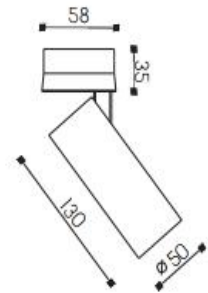

Product Description

Eos Surface mounted spot light is featured by simple slim housing and integration of housing as heatsink. This not only makes its simple modern appearance, also guarantee LED lifespan and lighting output. Also, hidden light source makes healthy and comfortable lights. for small space, and high end club, museum, hotel, gallery and etc. Together with inner ring of optional colors, the fitting becomes fresh and attractive. Eos Surface mounted spot light is featured by Simple slim housing makes it applicable

Product Specification

Luminaire Wattage	10W
Luminaire Color	☐ White ☒ Black
Light Source	LUMILEDS 1202HD
Color Temperature	2700K/3000K/3500K/4000
Color Rendering Index	Ra≥90
Beam Angle	15°/24°/38°
Luminous Flux	643lm/3000K
Driver	LD9W250
Power Factor (PF)	≥0.50
Input	AC100-240V
Output	DC700mA 35V
Class	CLASS I
IP Degree	IP20
Inner Box	7.5X7.5X18cm
Carton Size	47X32X20cm
QTY/CTN	24PCS/CTN
Net Weight	0.43KG/PCS

Model No.

CSU0510-C

CONTACT US FOR MORE DETAILS