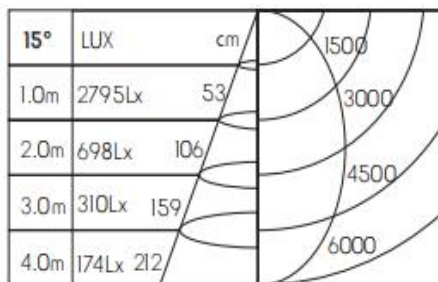

Product Specification

Luminaire Wattage	10W
Luminaire Color	<input type="checkbox"/> White <input checked="" type="checkbox"/> Black
Light Source	LUMILEDS 1202HD
Color Temperature	2700K/3000K/3500K/4000
Color Rendering Index	Ra≥90
Beam Angle	15°/24°/38°
Luminous Flux	643lm/3000K
Driver	LD9W250
Power Factor (PF)	≥0.50
Input	AC100-240V
Output	DC700mA 35V
Class	CLASS I
IP Degree	IP20
Inner Box	7.5X7.5X18cm
Carton Size	47X32X20cm
QTY/CTN	24PCS/CTN
Net Weight	0.43KG/PCS

Model No.

CSU0510-C

CONTACT US FOR MORE DETAILS

Light Distribution

3000K 15°

3000K 24°

3000K 36°

Related references

Optional Accessories for Baffle

Honeycomb
Size: $\varnothing 33 \times 3$

Combed Glass
Size: $\varnothing 33 \times 3$

Woven Glass
Size: $\varnothing 33 \times 3$

White

Golden

Black

Optional Colors