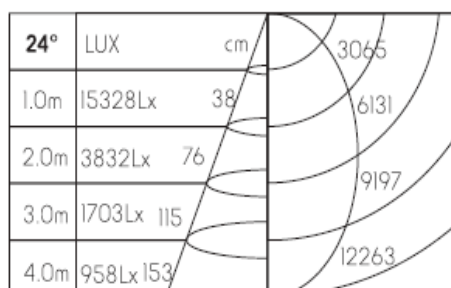

Product Description

The tube shaped delios is a perfect lighting solution for demanding and changing environments like shops showrooms public buildings and galleries. An extremely powerful and versatile fixture with outstanding light output is available with either 20w, 30w or 40W LED module either low baffle with reflector or deep baffle with lens. Especially with deep baffle LED module is deeply recessed into the fitting to offer comfortable lights. Together with baffle in various color finish it makes a bright and attractive appearance. Helios uses unique optics providing superior reflection abilities. With different beam angles they enable us to meet the needs of any lighting requirement

Product Specification

Luminaire Wattage	30W
Luminaire Color	☐ White ☒ Black
Light Source	Luminus CHM-14
Color Temperature	2700K/3000K/4000K/5000K
Color Rendering Index	Ra≥90
Beam Angle	15°/24°/38°
Luminous Flux	2000lm at 3000K
Driver	LS-40-800 LI2
Power Factor (PF)	≥0.9
Input	AC220-240V 50-60Hz
Output	DC800mA 30-42V
Class	Class I
IP Degree	IP20
Adaptor	One Phase/Three Phase
Inner Box	21*21*7cm
Carton Size	44*44*28cm
QTY/CTN	16PCS/CTN
Net Weight	1.04KG/PCS

Model No.

TSU1630-CT

CONTACT US FOR MORE DETAILS

[Weblink](#)

Light Distribution

3000K 24°