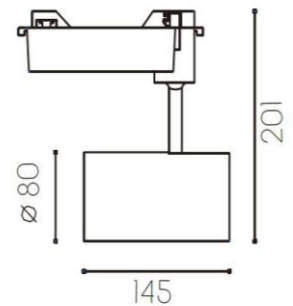

Product Description

The tube shaped delios is a perfect lighting solution for demanding and changing environments like shops showrooms public buildings and galleries. An extremely powerful and versatile fixture with outstanding light output is available with either 20w, 30w or 40W LED module either low baffle with reflector or deep baffle with lens. Especially with deep baffle LED module is deeply recessed into the fitting to offer comfortable lights. Together with baffle in various color finish it makes a bright and attractive appearance. Helios uses unique optics providing superior reflection abilities. With different beam angles they enable us to meet the needs of any lighting requirement

Product Specification

Luminaire Wattage	30W
Luminaire Color	☐ White ☒ Black
Light Source	Luminus CHM-14
Color Temperature	2700K/3000K/4000K/5000K
Color Rendering Index	Ra≥90
Beam Angle	15°/24°/38°
Luminous Flux	2000lm at 3000K
Driver	LS-40-800 LI2
Power Factor (PF)	≥0.9
Input	AC220-240V 50-60Hz
Output	DC800mA 30-42V
Class	Class I
IP Degree	IP20
Adaptor	One Phase/Three Phase
Inner Box	21*21*7cm
Carton Size	44*44*28cm
QTY/CTN	16PCS/CTN
Net Weight	1.04KG/PCS

Model No.

TSU1630-CT

CONTACT US FOR MORE DETAILS

[Weblink](#)