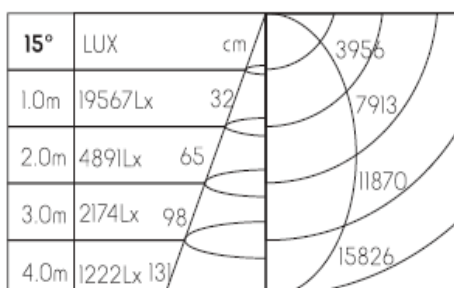

Light Distribution

3000K 15°