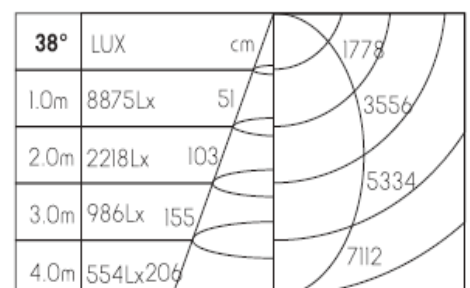

## Product Specification

Luminaire Wattage	30W
Luminaire Color	<input type="checkbox"/> White <input checked="" type="checkbox"/> Black
Light Source	Luminus CHM-14
Color Temperature	2700K/3000K/4000K/5000K
Color Rendering Index	Ra≥90
Beam Angle	15°/24°/38°
Luminous Flux	2000lm at 3000K
Driver	LS-40-800 LI2
Power Factor ( PF )	≥0.9
Input	AC220-240V 50-60Hz
Output	DC800mA 30-42V
Class	Class I
IP Degree	IP20
Adaptor	One Phase/Three Phase
Inner Box	21*21*7cm
Carton Size	44*44*28cm
QTY/CTN	16PCS/CTN
Net Weight	1.04KG/PCS

## Light Distribution

3000K 15°

3000K 24°

3000K 38°

Related references

### Optional Accessories

Honeycomb

Size:  $\varnothing 71 \times 3$

Combed Glass

Size:  $\varnothing 71 \times 3$

Woven Glass

Size:  $\varnothing 71 \times 3$

Related references