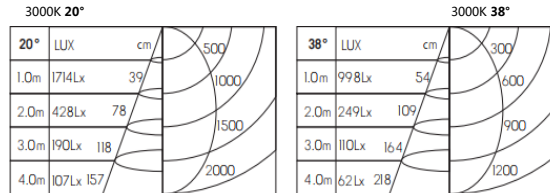

Product Description

Model No. NDS0306-C

CONTACT US FOR MORE DETAILS

Product Specification

Luminaire Wattage	6W
Luminaire Color	□ White ■ Black
Light Source	Philips 1201
Color Temperature	2700K/3000K/3500K/4000K
Color Rendering Index	Ra≥90
Beam Angle	20°\38°
Luminous Flux	440lm/3000K
cut-out	Ø85mm
Driver	LD6W150
Power Factor (PF)	≥0.5
Input	AC100-240V
Output	DC 250mA 30-42V
Class	Class I
IP Degree	IP20
Inner Box	12X12X7cm
Carton Size	50X26X23cm
QTY/CTN	24PCS/CTN
Net Weight	0.09KG/PCS

Light Distribution

Related references Optional Accessories

Related references LED POWER SUPPLIES

Constant current power supply

Triac

0-10V

Dali