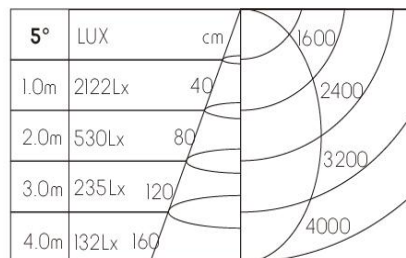

Product Specification

Luminaire Wattage	20W
Luminaire Color	<input type="checkbox"/> White <input checked="" type="checkbox"/> Black
Light Source	LUMINUS CXM-14
Color Temperature	2700K/3000K/4000K/5000K
Color Rendering Index	Ra>90
Beam Angle	5°/22°
Luminous Flux	1400lm at 3000K
cut-out	Ø 110MM
Driver	LS-20-500 LI1
Power Factor (PF)	≥0.50
Input	AC220-240V 50-60Hz
Output	DC 500mA 36V
Class	II
IP Degree	IP20
Inner Box	20X14.5X13cm
Carton Size	60X42X41cm
QTY/CTN	24PCS/CTN
Net Weight	0.5KG/PCS

Model No.

DSB2020-X

CONTACT US FOR MORE DETAILS

[WebLink](#)

Light Distribution

3000K 5°

3000K 22°

Related references