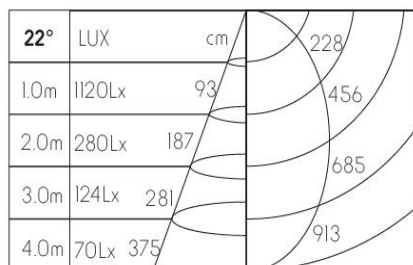

Product Specification

Luminaire Wattage	20W
Luminaire Color	<input type="checkbox"/> White <input checked="" type="checkbox"/> Black
Light Source	LUMINUS CXM-14
Color Temperature	2700K/3000K/4000K/5000K
Color Rendering Index	Ra>90
Beam Angle	5°/22°
Luminous Flux	1400lm at 3000K
cut-out	Ø 110MM
Driver	LS-20-500 LI1
Power Factor (PF)	≥0.50
Input	AC220-240V 50-60Hz
Output	DC 500mA 36V
Class	II
IP Degree	IP20
Inner Box	20X14.5X13cm
Carton Size	60X42X41cm
QTY/CTN	24PCS/CTN
Net Weight	0.5KG/PCS

Model No.

DSB2020-X

CONTACT US FOR MORE DETAILS

[WebLink](#)

Light Distribution

3000K 5°

3000K 22°

Related references