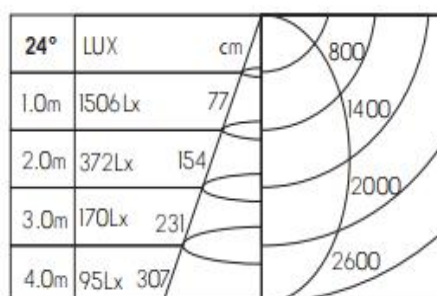

Product Description

Yoda recessed spot light series are popular for its different installation ways: fixed or adjustable, trim or trimless, for direct lighting or wall washing. With the feature of dark light reflector, Yoda provides a high level of comfortable visual and optimum light output ratio. Different optical Lens with beam angle 15°/24°/36° is available for various occasions, and special asymmetric wall washer lens are also available for wall washer and vertical surface illumination. Mounted accessories can be ordered separately for different application requirements or easy replacement.

Product Specification

Luminaire Wattage	15W
Luminaire Color	☐ White ☒ Black
Light Source	HonourTEK HRA0610
Color Temperature	2700K/3000K/4000K
Color Rendering Index	Ra≥95
Beam Angle	15°/24°/36°/60°
Luminous Flux	844lm at 3000K
cut-out	∅ 58X58MM
Driver	LS-12-350 SI3
Power Factor (PF)	≥0.50
Input	AC220-240V 50-60Hz
Output	DC 350mA 36V
Class	Class II
IP Degree	IP20
Inner Box	11X11X14cm
Carton Size	46X35X30cm
QTY/CTN	24PCS/CTN
Net Weight	0.23KG/PCS

Model No.

DSB2115-C

CONTACT US FOR MORE DETAILS

[Weblink](#)

Light Distribution

3000K 24°