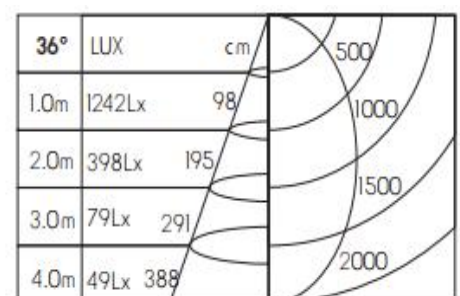

Product Specification

Luminaire Wattage	15W
Luminaire Color	<input type="checkbox"/> White <input checked="" type="checkbox"/> Black
Light Source	HonourTEK HRA0610
Color Temperature	2700K/3000K/4000K
Color Rendering Index	Ra≥95
Beam Angle	15°/24°/36°/60°
Luminous Flux	844lm at 3000K
cut-out	∅ 58X58MM
Driver	LS-12-350 SI3
Power Factor (PF)	≥0.50
Input	AC220-240V 50-60Hz
Output	DC 350mA 36V
Class	Class II
IP Degree	IP20
Inner Box	11X11X14cm
Carton Size	46X35X30cm
QTY/CTN	24PCS/CTN
Net Weight	0.23KG/PCS

Related references

Optional Accessories

Honeycomb

Size: $\varnothing 33 \times 3$

Combed Glass

Size: $\varnothing 33 \times 3$

Woven Glass

Size: $\varnothing 33 \times 3$