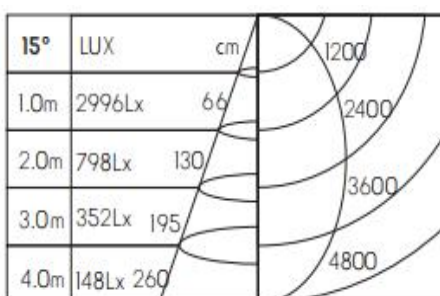

Light Distribution

3000K 15°