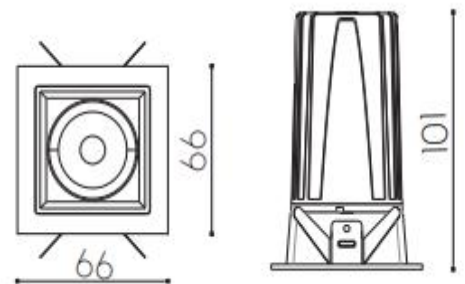

Product Description

Yoda recessed spot light series are popular for its different installation ways: fixed or adjustable, trim or trimless, for direct lighting or wall washing. With the feature of dark light reflector, Yoda provides a high level of comfortable visual and optimum light output ratio. Different optical Lens with beam angle 15°/24°/36° is available for various occasions, and special asymmetric wall washer lens are also available for wall washer and vertical surface illumination. Mounted accessories can be ordered separately for different application requirements or easy replacement.

Product Specification

Luminaire Wattage	15W
Luminaire Color	☐ White ☒ Black
Light Source	HonourTEK HRA0610
Color Temperature	2700K/3000K/4000K
Color Rendering Index	Ra≥95
Beam Angle	15°/24°/36°/60°
Luminous Flux	844lm at 3000K
cut-out	∅ 58X58MM
Driver	LS-12-350 SI3
Power Factor (PF)	≥0.50
Input	AC220-240V 50-60Hz
Output	DC 350mA 36V
Class	Class II
IP Degree	IP20
Inner Box	11X11X14cm
Carton Size	46X35X30cm
QTY/CTN	24PCS/CTN
Net Weight	0.23KG/PCS

Model No.

DSB2115-C

CONTACT US FOR MORE DETAILS

[Weblink](#)