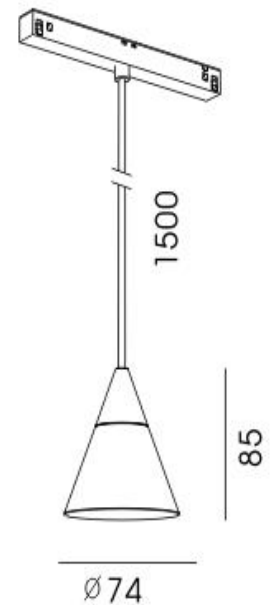

Product Specification

Luminaire Wattage	4W
Luminaire Color	<input type="checkbox"/> White <input checked="" type="checkbox"/> Black
Light Source	OSRAM3030 6V 1x4W DC150mA
Color Temperature	2700K/3000K/3500K/4000K/5000K
Color Rendering Index	Ra≥90
Beam Angle	120°
Luminous Flux	160lm at 3000K
cut-out	/
Driver	BT-OL28WFD-40X300 (DC150mA)
Power Factor (PF)	/
Input	48V
Output	DC250mA 1X4W
Class	Class III
IP Degree	IP20
Adaptor	48v adaptor
Inner Box	17.5X17X8.5cm
Carton Size	70X37X28cm
QTY/CTN	24PCS/CTN
Net Weight	0.35KG/PCS

Model No.

DC.PF0104-1

CONTACT US FOR MORE DETAILS

[Weblink](#)

Ø74

Related project

Related project picture of product family:

Product application